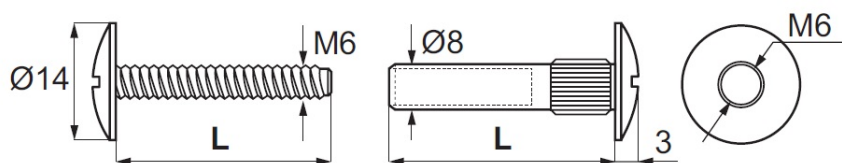

PRODUCT SHEET

Description:

Connecting Screw, 25-33mm, Bore 8mm, M6, Steel Nickel Pl.

Item number:

11.06.902-0

Units	Box	Carton	HS Code	Barcode
Set	1	1500	7318155898	 5704866015301

Panel thickness	Screw "L"	Tube "L"	NPL	BPL	BRZ	BLK
25 - 33 mm	M6 x 14 mm	M6 x 25 mm	# 11.06.902	# 11.06.901	# 11.06.900	
31 - 39 mm	M6 x 14 mm	M6 x 30 mm	# 11.06.912	# 11.06.913	# 11.06.910	
31 - 45 mm	M6 x 20 mm	M6 x 30 mm	# 11.06.904			available upon request
38 - 46 mm	M6 x 20 mm	M6 x 38 mm	# 11.06.920	# 11.06.922		